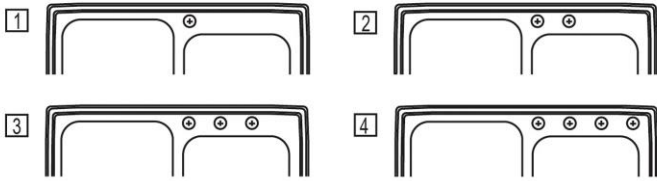

Hole Drilling Configurations:

1-1/2" (38mm) Diameter Faucet Holes on 4" (102mm) Centers

Installation Profile:

Optional Accessories		
LKWBG1316SS	Elkay Stainless Steel 12-1/2" x 15" x 1" Bottom Grid Spec Sheet (PDF)	
CB1613	Elkay Hardwood 16-3/4" x 13-1/2" x 1" Cutting Board Spec Sheet (PDF)	
CB1713	Elkay Hardwood 13-1/2" x 17" x 1" Cutting Board Spec Sheet (PDF)	
CBS1316	Elkay Hardwood 14-1/2" x 17" x 3/4" Cutting Board Spec Sheet (PDF)	
CBS1418	Elkay Hardwood 15" x 19" x 3/4" Cutting Board Spec Sheet (PDF)	