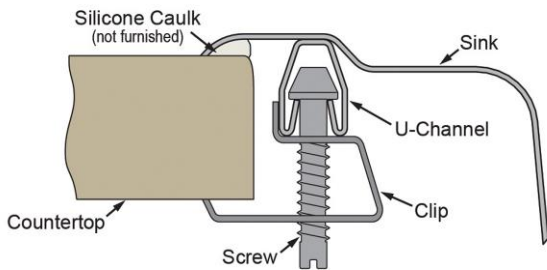

Hole Drilling Configurations:

1-1/2" (38mm) Diameter Faucet Holes on 4" (102mm) Centers

Installation Profile:

Optional Accessories		
LKWBG1316SS	Elkay Stainless Steel 12-1/2" x 15" x 1" Bottom Grid Spec Sheet (PDF)	
CB1613	Elkay Hardwood 16-3/4" x 13-1/2" x 1" Cutting Board Spec Sheet (PDF)	
CB1713	Elkay Hardwood 13-1/2" x 17" x 1" Cutting Board Spec Sheet (PDF)	
CBS1316	Elkay Hardwood 14-1/2" x 17" x 3/4" Cutting Board Spec Sheet (PDF)	
CBS1418	Elkay Hardwood 15" x 19" x 3/4" Cutting Board Spec Sheet (PDF)	