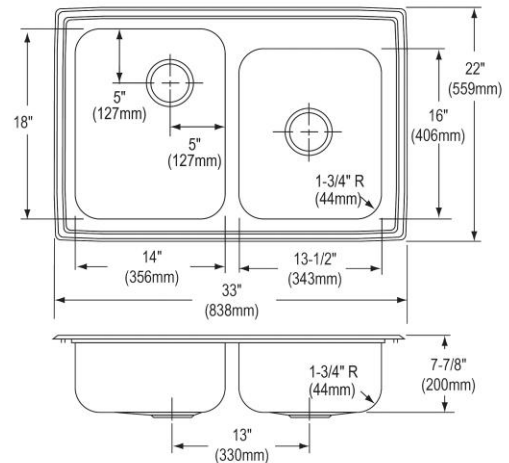

A Century of Tradition and Quality.

For more than 100 years, Elkay has been making innovative products and providing exceptional customer care. We take pride in offering plumbing products that make life easier, inspire change and leave the world a better place.

Product Compliance: ASME A112.19.3/CSA B45.4
Buy American Act

Sinks are listed by IAPMO® as meeting the applicable requirements of the Uniform Plumbing Code®, International Plumbing Code®, and National Plumbing Code of Canada.

[Clean and Care Manual (PDF)](#)
[Installation Instructions (PDF) - 100005236](#)
[Warranty (PDF)](#)

Similar models are available with: small bowl on the opposite side